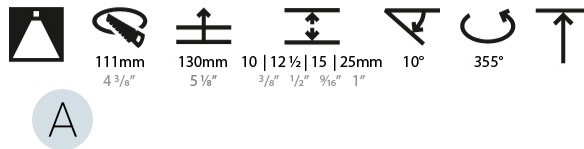

ELECTRICAL

Lamp Type: LED (Zhaga Standard)
Input Wattage (W): 15.5
Total Output Wattage (W): 14.5
Dimming: Tri-Mode (Non-Dimming and Phase Dimming (120Vac only) and 0-10V Dimming)
Driver Included: No
Driver Location: Recessed Housing
Driver Type: Constant Current - Universal
Driver Class: Class 2
Housing: See components
Input Voltage (V): 120 - 277
Constant Current (MA): 500

LED

Number of LEDs: 1
Color Temperature (°K): 2700 / 3000 / 3500 / 4000
Max. Delivered Lumen (lm): 940 / 980 / 1029 / 1050
Nominal Lumen (lm): 1386 / 1438 / 1511 / 1542
CRI: >90 CRI
Efficiency (%): 87.9 / 88.4 / 87.9
Lamp Life (hrs): 50000
Upon Request: RGB-W Tunable White Special Color Temperature Special LED

OPTICAL

Reflector: 20 / 40 / 60
Adjustability: Rotational 355°; Tilt 10°
Upon Request: Special Beam Angles

RATINGS AND CERTIFICATIONS

Zaneen Group Inc. © 2024, T 1800-388-3382, F 416-247-9319, www.zaneen.com
Certified By: Certified for North American Standards
Available for International specifications by adding "INT" at the end of the existing Model #. For assistance on 'custom' specifications, contact zteam@zaneen.com.
IP Rating: IP20
If a conflict occurs to supply the best product, we reserve the right to change specifications or materials without notice. The most recent specification sheets are found at zaneen.com