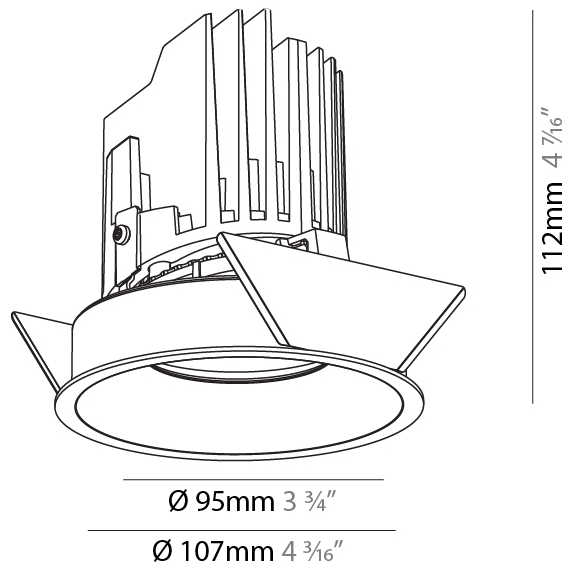

PHYSICAL

Shape: Round
Diameter (mm): 107
Diameter (in): 4 3/16
Height (mm): 112
Height (in): 4 7/16
Ceiling Thickness (mm): 10 / 12.5 / 15
Ceiling Thickness (in): 3/8 or 1/2 or 9/16
Min. Recessing Depth (mm): 130
Min. Recessing Depth (in): 5 1/8
Light Distribution: Adjustable / Downlight
Weight (kg): 0.485
Weight (lbs): 1.07
Fixture Finish: SSR / BKV / CWI / CRY / HAB / UFT / ITA / RUA / FTG / MYG / LOD / PUS / FRO / FUP / KIA / POP / BLS / SPG / MEY / GOH / GUM / CHC / COM / ABZ / JAG / OBR / MOS / ROR
Fixture Material: Aluminum Die Cast
Cut-out Measurements: 98mm / 3 7/8"

ELECTRICAL

Lamp Type: LED (Zhaga Standard)
Input Wattage (W): 15.5
Total Output Wattage (W): 13
Dimming: Tri-Mode (Non-Dimming and Phase Dimming (120Vac only) and 0-10V Dimming)
Driver Included: No
Driver Location: Recessed Housing
Driver Type: Constant Current - Universal
Driver Class: Class 2
Housing: See components
Input Voltage (V): 120 - 277
Constant Current (MA): 500

LED

Number of LEDs: 1
Color Temperature (°K): 2700 / 3000 / 3500 / 4000
Max. Delivered Lumen (lm): 940 / 980 / 1029 / 1050
Nominal Lumen (lm): 1386 / 1438 / 1511 / 1542
CRI: >90 CRI
Lamp Life (hrs): 50000

OPTICAL

Reflector: 20 / 40 / 60
Adjustability: Rotational 355°, Tilt 10°

RATINGS AND CERTIFICATIONS

Certified By: Certified for North American Standards
IP rating: IP20