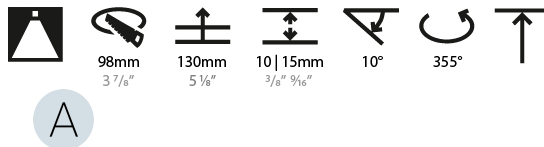

PHYSICAL

Shape: Round
Diameter (mm): 107
Diameter (in): 4 3/16
Height (mm): 112
Height (in): 4 7/16
Ceiling Thickness (mm): 10 / 12.5 / 15
Ceiling Thickness (in): 3/8 or 1/2 or 9/16
Min. Recessing Depth (mm): 130
Min. Recessing Depth (in): 5 1/8
Light Distribution: Adjustable / Downlight
Weight (kg): 0.465
Weight (lbs): 1.03
Fixture Finish: SSR / BKV / CWI / CRY / HAB / UFT / ITA / RUA / FTG / MYG / LOD / PUS / FRO / FUP / KIA / POP / BLS / SPG / MEY / GOH / GUM / CHC / COM / ABZ / JAG / OBR / MOS / ROR
Fixture Material: Aluminum Die Cast
Cut-out Measurements: 98mm / 3 7/8"

ELECTRICAL

Lamp Type: LED (Zhaga Standard)
Input Wattage (W): 16.5
Total Output Wattage (W): 13
Dimming: Tri-Mode (Non-Dimming and Phase Dimming (120Vac only) and 0-10V Dimming)
Driver Included: No
Driver Location: Recessed Housing
Driver Type: Constant Current - Universal
Driver Class: Class 2
Housing: See components
Input Voltage (V): 120 - 277
Constant Current (MA): 500

LED

Number of LEDs: 1
Color Temperature (°K): 2700 / 3000 / 3500 / 4000
Max. Delivered Lumen (lm): 1130 / 1180 / 1235 / 1260
Nominal Lumen (lm): 1386 / 1438 / 1511 / 1542
CRI: >90 CRI
Lamp Life (hrs): 50000

OPTICAL

Reflector: 20 / 40 / 60
Adjustability: Rotational 355°, Tilt 10°

RATINGS AND CERTIFICATIONS

Certified By: Certified for North American Standards
IP rating: IP54